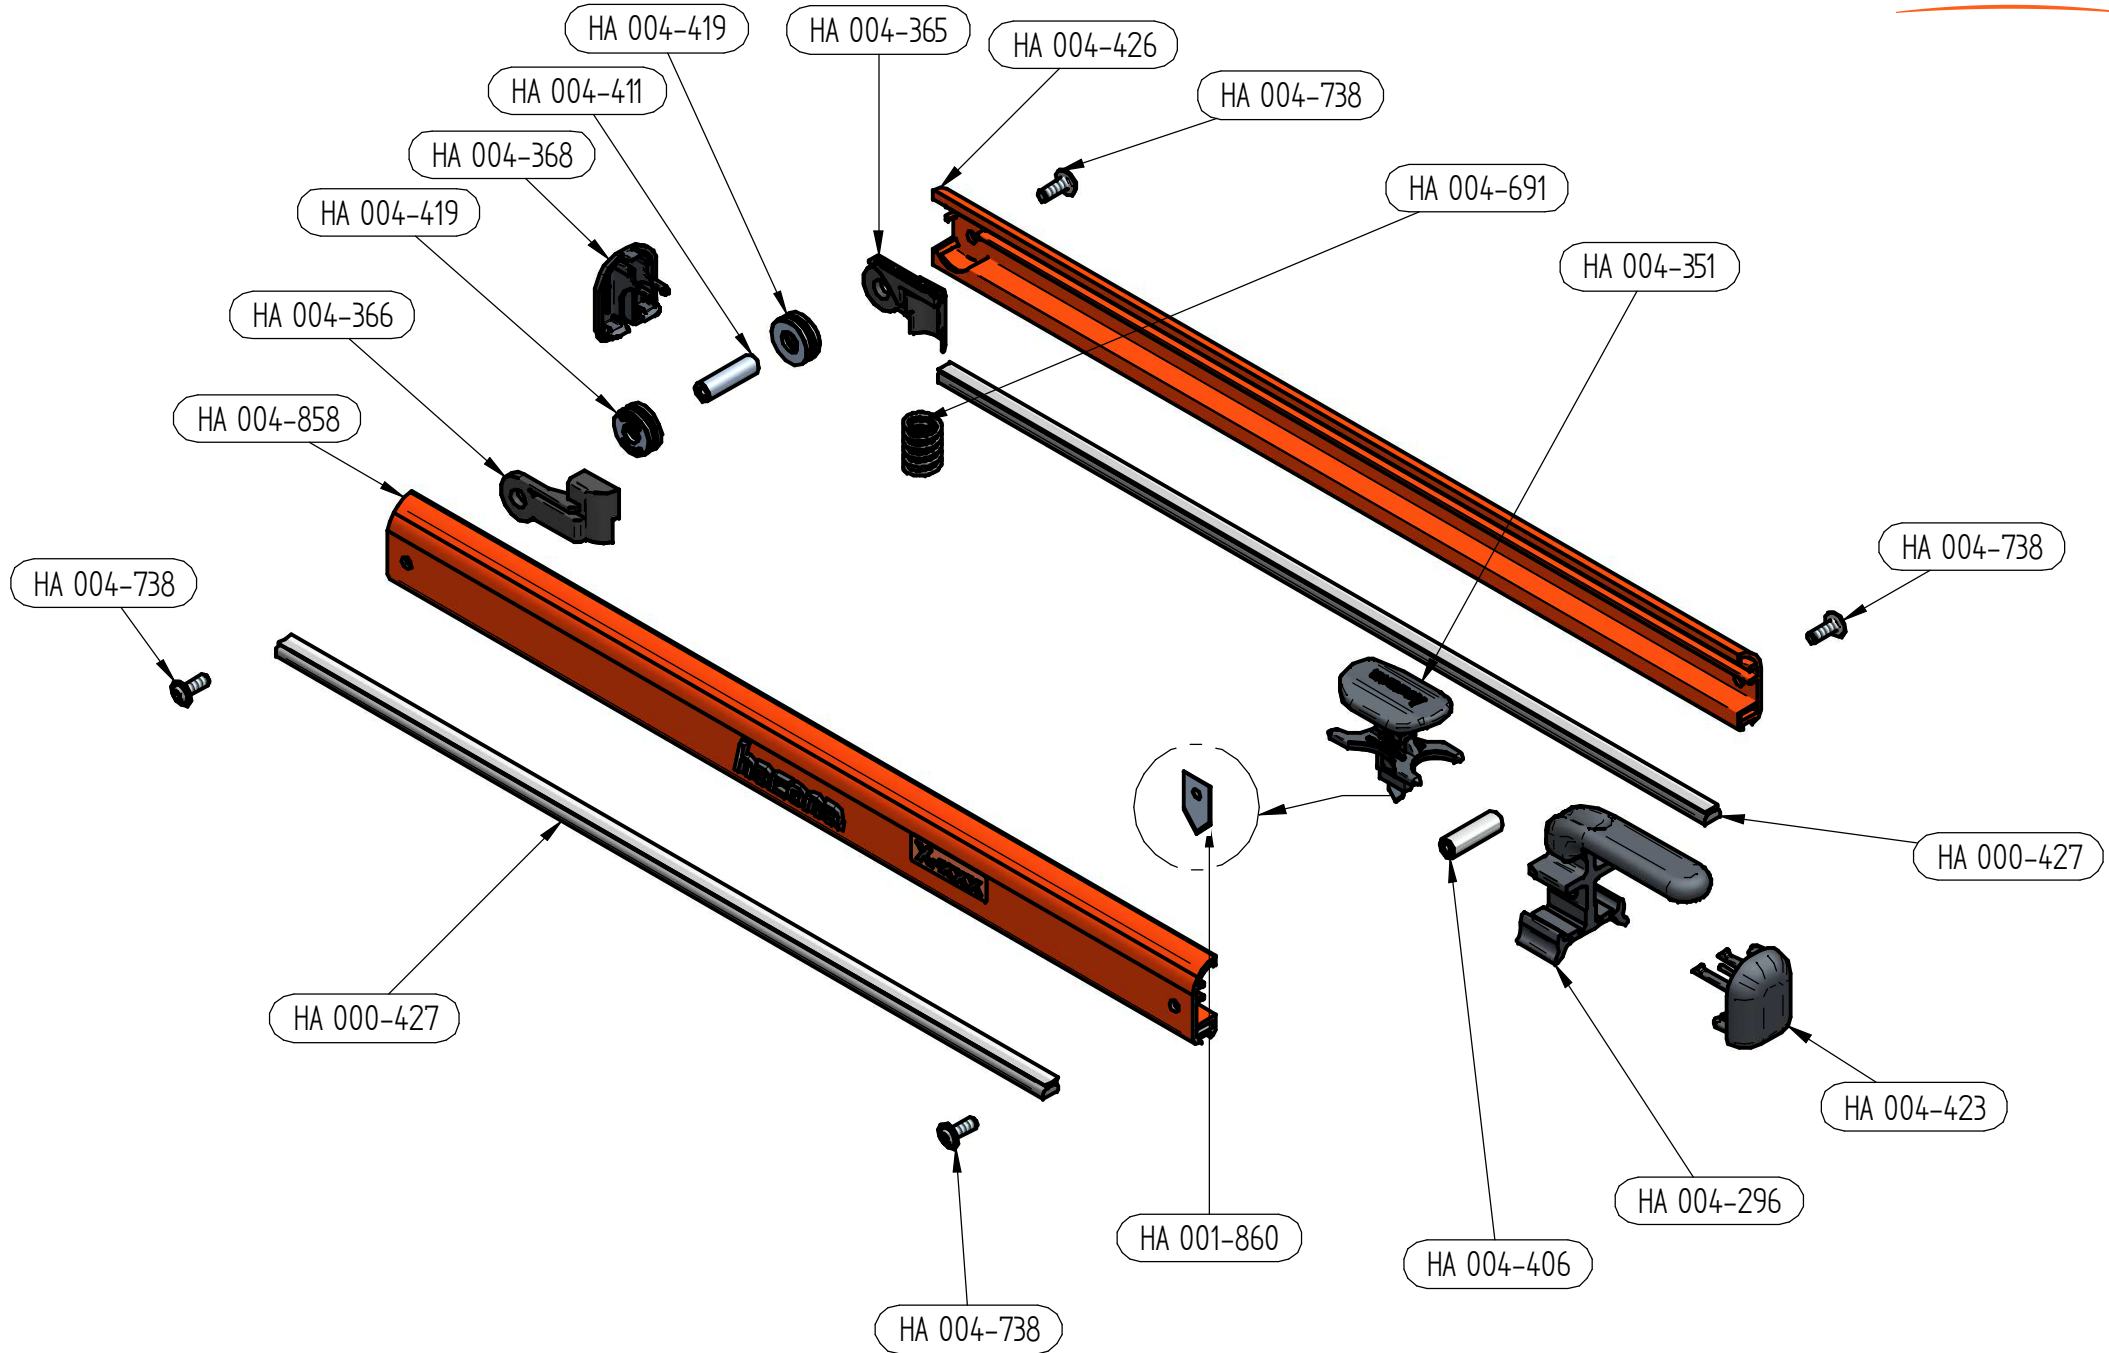

C-420 Tabletop impulse heat sealer (GB)

Exploded drawing of HA 005-950

C-420 Tabletop impulse heat sealer (GB)

Item No.	Description	Included in
HA 000-310	Screw M4x12 DF-BK-HG	
HA 000-414	C/S-type cutting knife kit (6 pcs. / kit)	
HA 000-578	C-type upper teflon cover (meter)	HA 001-336 C-420 sealing wire kit
HA 000-606	Not available separately	HA 001-336 C-420 sealing wire kit
HA 000-673	Not available separately	HA 001-336 C-420 sealing wire kit
HA 000-713	C-420 silicone rubber kit	
HA 000-839	Screw washer M4 HG	
HA 001-670	Self locking nut M4 HG	
HA 002-857	C-type front cover with control panel (assembly) (230V)	
HA 004-208	C-type rubber outsole	
HA 004-295	C-type front-side sealingwire tentioning unit cap	
HA 004-296	C-type handle with funnel	
HA 004-351	C-type knife (assembly)	
HA 004-364	C-type back-side sealingwire tentioning unit cap	
HA 004-365	Not available separately	HA 006-377 C-type opener spring housing kit
HA 004-366	Not available separately	HA 006-377 C-type opener spring housing kit
HA 004-368	C-type sealing bar back lid	
HA 004-381	C-type hinge	
HA 004-406	C-type sealing bar spacer	
HA 004-411	C-type hinge shaft	
HA 004-419	C-type axial bearing	
HA 004-422	C-type sealingwire tensioning unit (assembly)	
HA 004-423	C-type sealing bar front lid with magnet v3.0 (assembly)	
HA 004-691	C-420/620 sealing bar opening spring	
HA 004-738	Screw M6x16	
HA 004-739	Screw M4x16 DF-BK-HG	
HA 004-740	Screw M5x10 DF-BK-HG	
HA 004-928	C-420 transformer (230V) v2.0	
HA 006-183	C-420 back cover with power cord (assembly) (230V)	