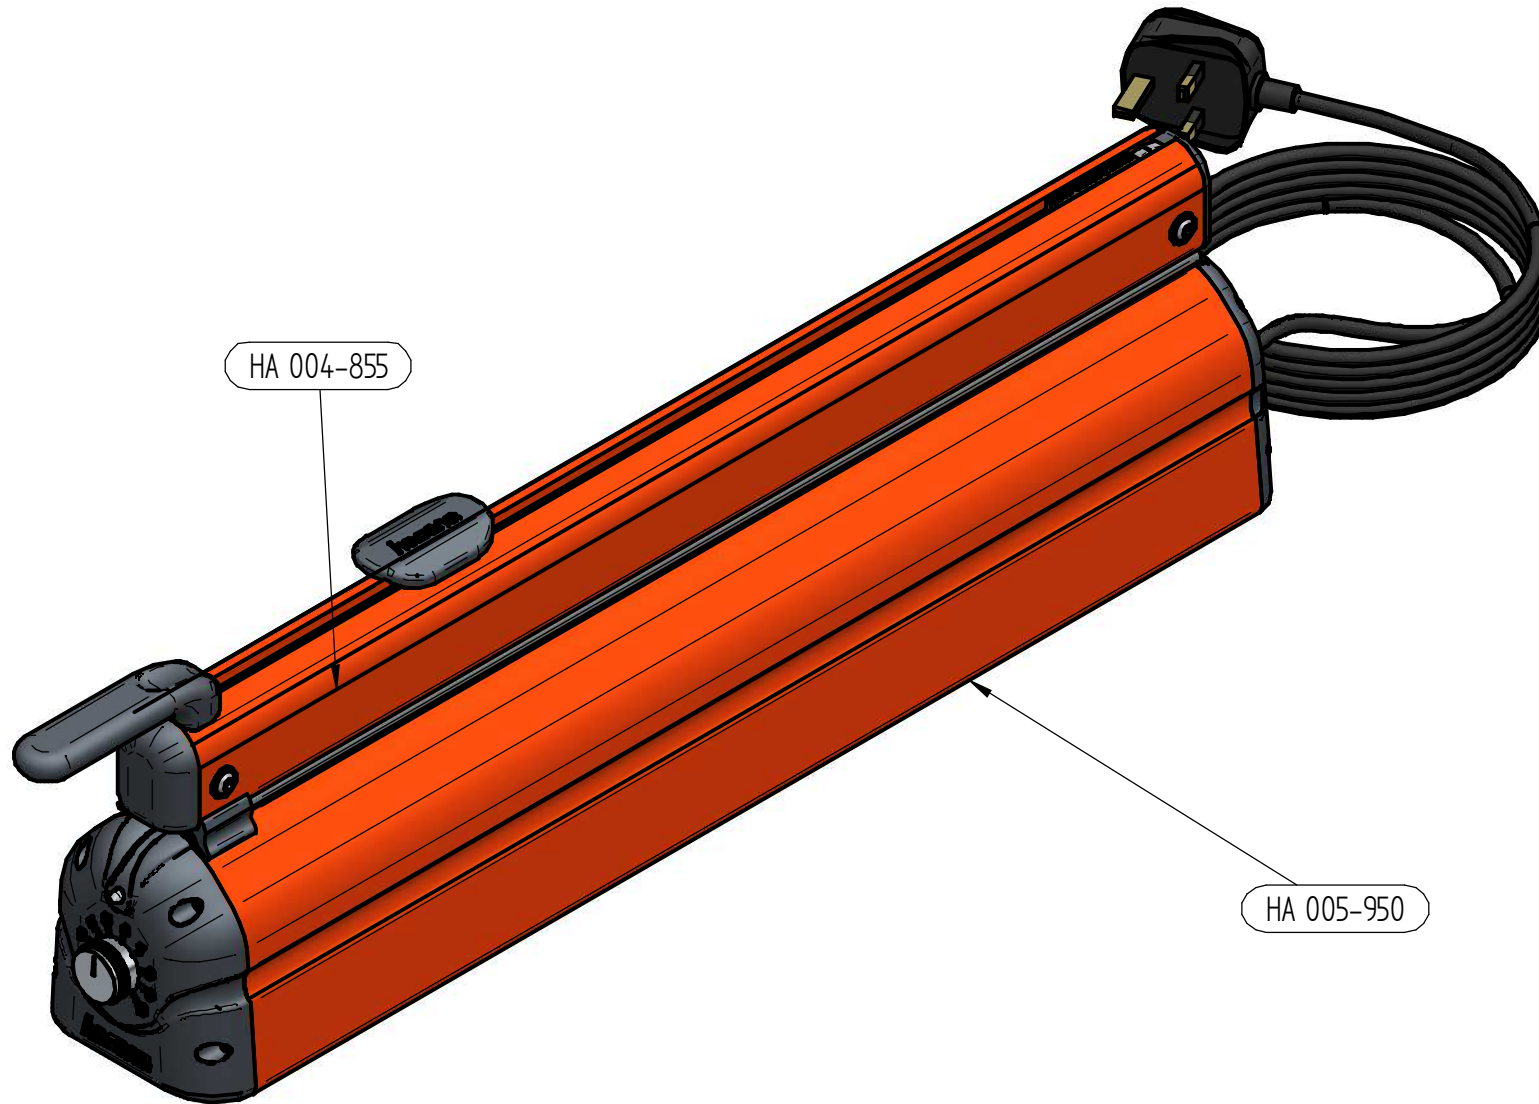

C-420 Tabletop impulse heat sealer (GB)

Exploded drawing of HA 005-950

C-420 Tabletop impulse heat sealer (GB)

Item No.	Description	Included in
HA 000-310	Screw M4x12 DF-BK-HG	
HA 000-414	C/S-type cutting knife kit (6 pcs. / kit)	
HA 000-578	C-type upper teflon cover (meter)	HA 001-336 C-420 sealing wire kit
HA 000-606	Not available separately	HA 001-336 C-420 sealing wire kit
HA 000-673	Not available separately	HA 001-336 C-420 sealing wire kit
HA 000-713	C-420 silicone rubber kit	
HA 000-839	Screw washer M4 HG	
HA 001-670	Self locking nut M4 HG	
HA 002-857	C-type front cover with control panel (assembly) (230V)	
HA 004-208	C-type rubber outsole	
HA 004-295	C-type front-side sealingwire tentioning unit cap	
HA 004-296	C-type handle with funnel	
HA 004-351	C-type knife (assembly)	
HA 004-364	C-type back-side sealingwire tentioning unit cap	
HA 004-365	Not available separately	HA 006-377 C-type opener spring housing kit
HA 004-366	Not available separately	HA 006-377 C-type opener spring housing kit
HA 004-368	C-type sealing bar back lid	
HA 004-381	C-type hinge	
HA 004-406	C-type sealing bar spacer	
HA 004-411	C-type hinge shaft	
HA 004-419	C-type axial bearing	
HA 004-422	C-type sealingwire tensioning unit (assembly)	
HA 004-423	C-type sealing bar front lid with magnet v3.0 (assembly)	
HA 004-691	C-420/620 sealing bar opening spring	
HA 004-738	Screw M6x16	
HA 004-739	Screw M4x16 DF-BK-HG	
HA 004-740	Screw M5x10 DF-BK-HG	
HA 004-928	C-420 transformer (230V) v2.0	
HA 006-183	C-420 back cover with power cord (assembly) (230V)	