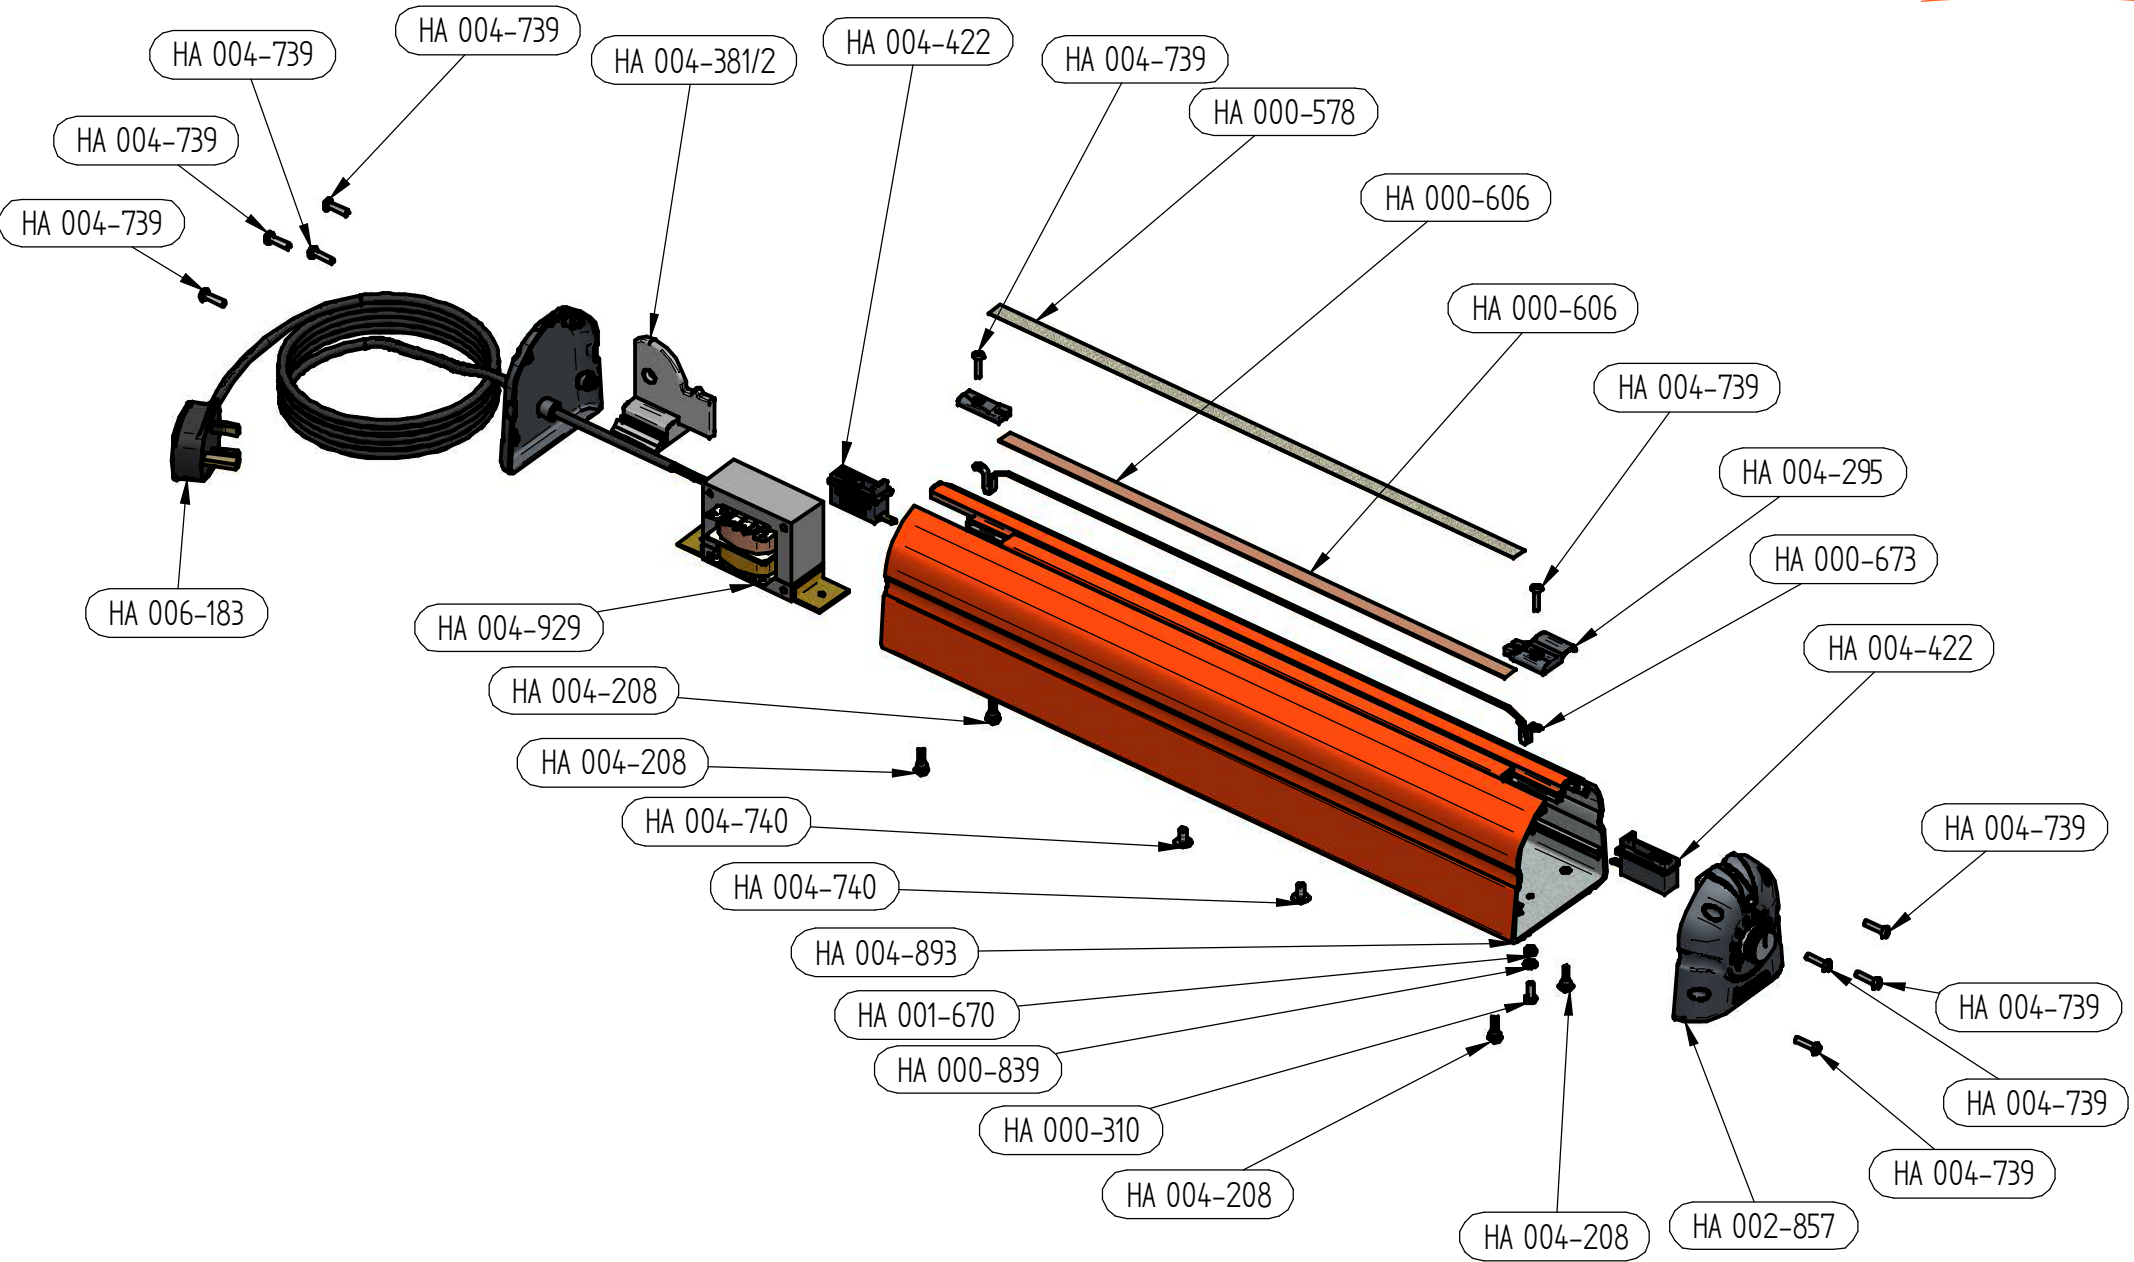

C-420 Tabletop impulse heat sealer (GB)

Exploded drawing of HA 005-950

C-420 Tabletop impulse heat sealer (GB)

Item No.	Description	Included in
HA 000-310	Screw M4x12 DF-BK-HG	
HA 000-414	C/S-type cutting knife kit (6 pcs. / kit)	
HA 000-578	C-type upper teflon cover (meter)	HA 001-336 C-420 sealing wire kit
HA 000-606	Not available separately	HA 001-336 C-420 sealing wire kit
HA 000-673	Not available separately	HA 001-336 C-420 sealing wire kit
HA 000-713	C-420 silicone rubber kit	
HA 000-839	Screw washer M4 HG	
HA 001-670	Self locking nut M4 HG	
HA 002-857	C-type front cover with control panel (assembly) (230V)	
HA 004-208	C-type rubber outsole	
HA 004-295	C-type front-side sealingwire tentioning unit cap	
HA 004-296	C-type handle with funnel	
HA 004-351	C-type knife (assembly)	
HA 004-364	C-type back-side sealingwire tentioning unit cap	
HA 004-365	Not available separately	HA 006-377 C-type opener spring housing kit
HA 004-366	Not available separately	HA 006-377 C-type opener spring housing kit
HA 004-368	C-type sealing bar back lid	
HA 004-381	C-type hinge	
HA 004-406	C-type sealing bar spacer	
HA 004-411	C-type hinge shaft	
HA 004-419	C-type axial bearing	
HA 004-422	C-type sealingwire tensioning unit (assembly)	
HA 004-423	C-type sealing bar front lid with magnet v3.0 (assembly)	
HA 004-691	C-420/620 sealing bar opening spring	
HA 004-738	Screw M6x16	
HA 004-739	Screw M4x16 DF-BK-HG	
HA 004-740	Screw M5x10 DF-BK-HG	
HA 004-928	C-420 transformer (230V) v2.0	
HA 006-183	C-420 back cover with power cord (assembly) (230V)	